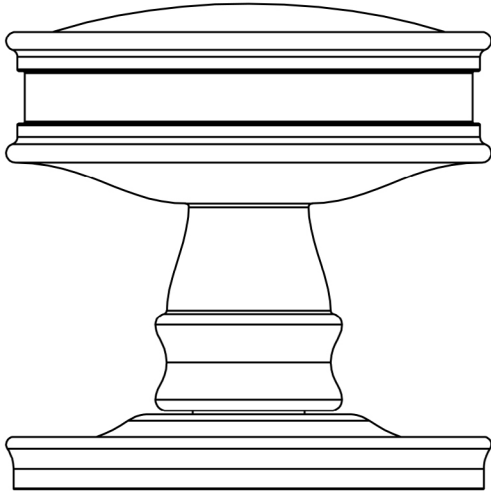

BURLINGTON RANGE

TECHNICAL SPECIFICATION

CODE

BUR100

DESCRIPTION

Berkeley Mortice Knob

STANDARDS

PRODUCT SPECIFICATION

- Matt lacquered solid brass
- Suitable for doors 35-55mm
- Unsprung
- Concealed fix

FINISHES

-  Antique Brass
-  Dark Bronze
-  Polished Nickel
-  Satin Brass
-  Satin Nickel

TECHNICAL DRAWING