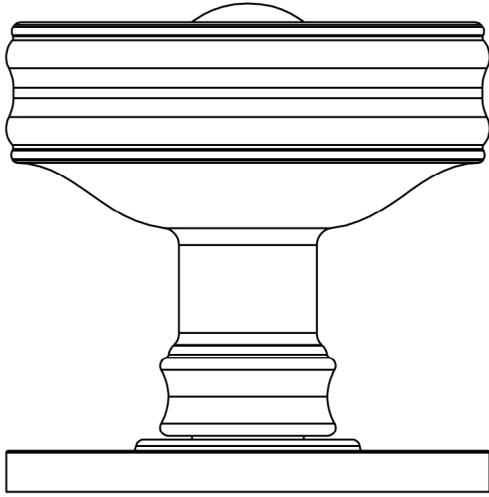

BURLINGTON RANGE

TECHNICAL SPECIFICATION

CODE

BUR101

DESCRIPTION

Bloomsbury Mortice Knob

STANDARDS

PRODUCT SPECIFICATION

- Matt lacquered solid brass
- Suitable for doors 35-55mm
- Unsprung
- Concealed fix

TECHNICAL DRAWING

FINISHES

-  Antique Brass
-  Dark Bronze
-  Polished Nickel
-  Satin Brass
-  Satin Nickel