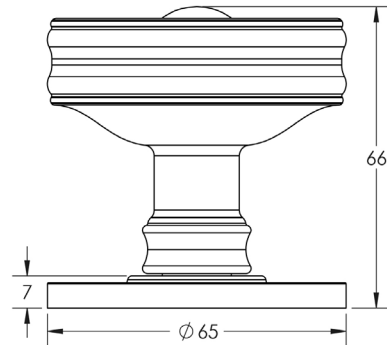

BURLINGTON RANGE

TECHNICAL SPECIFICATION

CODE

BUR101

DESCRIPTION

Bloomsbury Mortice Knob

STANDARDS

PRODUCT SPECIFICATION

- Matt lacquered solid brass
- Suitable for doors 35-55mm
- Unsprung
- Concealed fix

TECHNICAL DRAWING

FINISHES

-  Antique Brass
-  Dark Bronze
-  Polished Nickel
-  Satin Brass
-  Satin Nickel