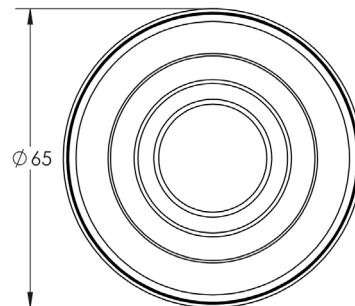

BURLINGTON RANGE

TECHNICAL SPECIFICATION

CODE

BUR101

DESCRIPTION

Bloomsbury Mortice Knob

STANDARDS

PRODUCT SPECIFICATION

- Matt lacquered solid brass
- Suitable for doors 35-55mm
- Unsprung
- Concealed fix

TECHNICAL DRAWING

FINISHES

-  Antique Brass
-  Dark Bronze
-  Polished Nickel
-  Satin Brass
-  Satin Nickel