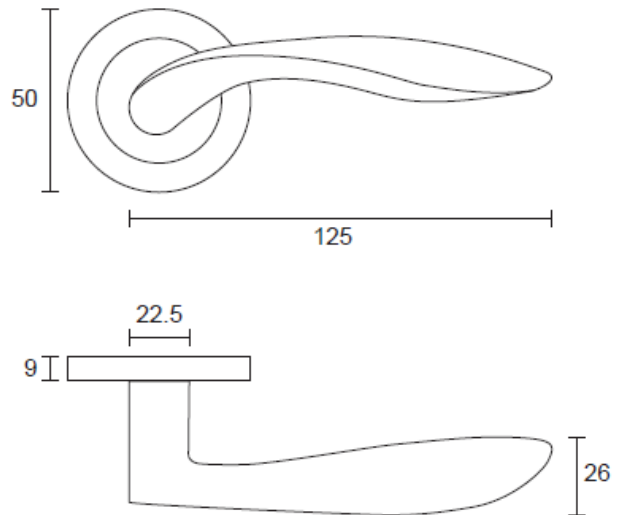

**PRODUCT REFERENCE:** CH812  
**DESCRIPTION:** Residential lever handle on screw on rose

**PRODUCT SPECIFICATION:**

**Features:**

- Suitable for 40-55mm thick Timber door applications
- Residential Lever Handle on 50x9mm screw on rose
- Supplied with Matching Euro Profile Cylinder Escutcheons