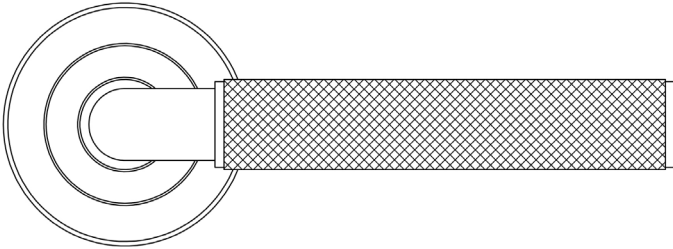

CODE

JGM401 / JMB401

DESCRIPTION

Knurled Lever On Rose

STANDARDS

PRODUCT SPECIFICATION

- Suitable for FD30/60 minute timber doors
- Grade 5 corrosion
- Tested to 200,000 cycles
- Sprung rose
- 38mm centres
- Back to back fittings
- 316 grade stainless steel
- PVD finish