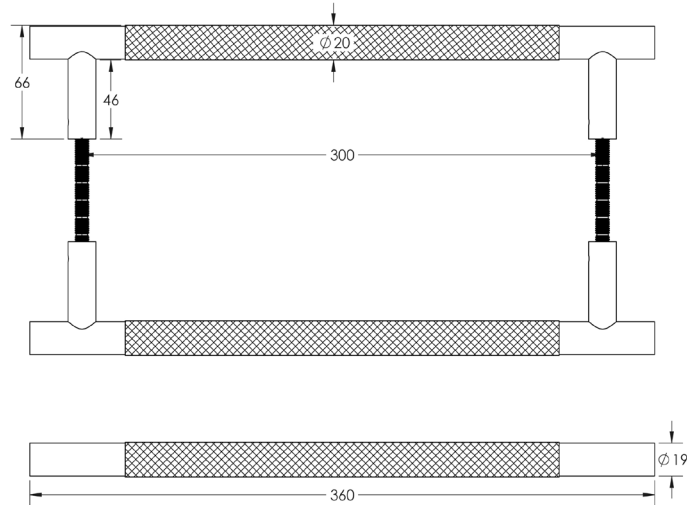

TECHNICAL DRAWING

FINISHES

- Antique Brass
- Black Nickel
- Matt Black
- Polished Chrome
- Satin Brass
- Satin Nickel