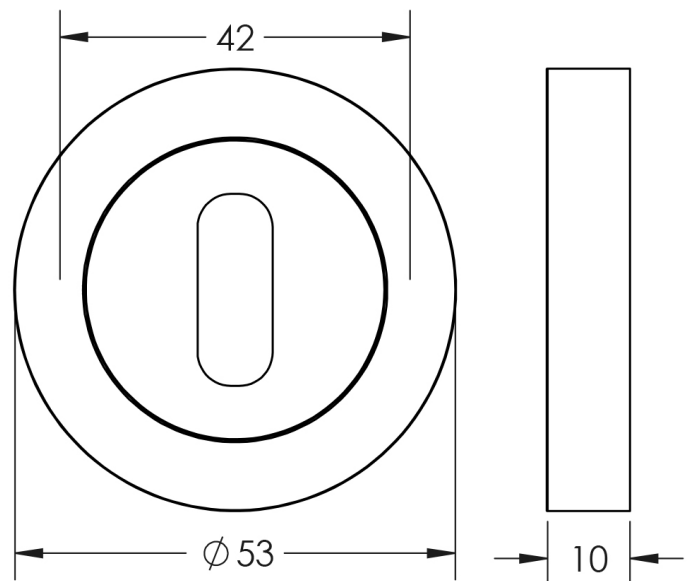

CODE

JV503

DESCRIPTION

Standard Keyway Escutcheon

STANDARDS

PRODUCT SPECIFICATION

- Zinc

TECHNICAL DRAWING