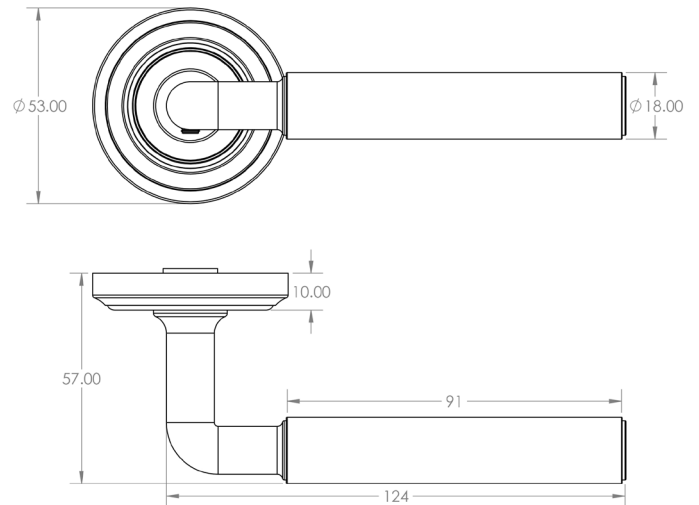

TECHNICAL DRAWING

FINISHES

- Antique Brass
- Polished Brass
- Polished Nickel
- Satin Nickel