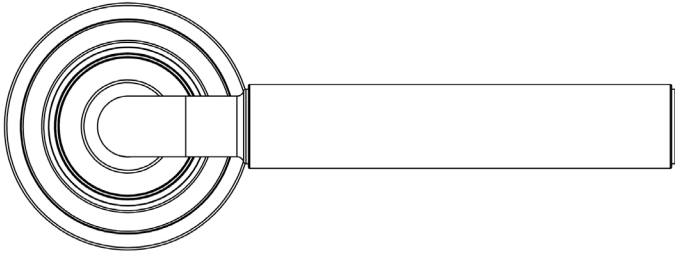

### DESCRIPTION

Elise Lever On Rose

### PRODUCT SPECIFICATION

- 38mm centres
- Lacquered solid brass
- Back to back fixing recommended