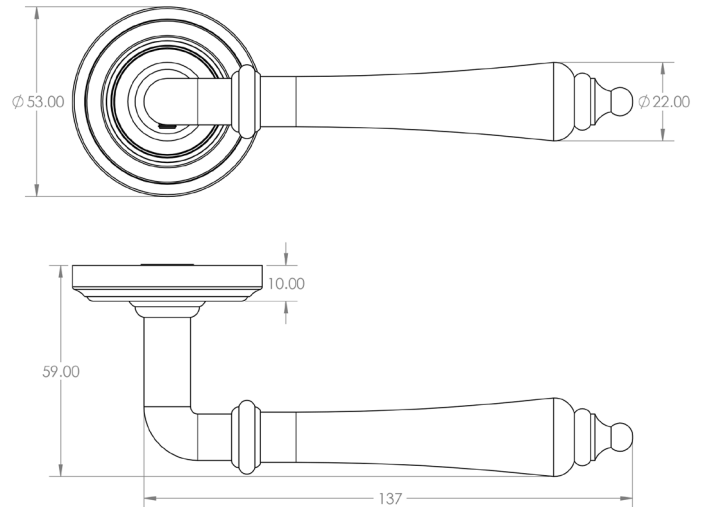

TECHNICAL DRAWING

FINISHES

- Antique Brass
- Polished Brass
- Polished Nickel
- Satin Nickel