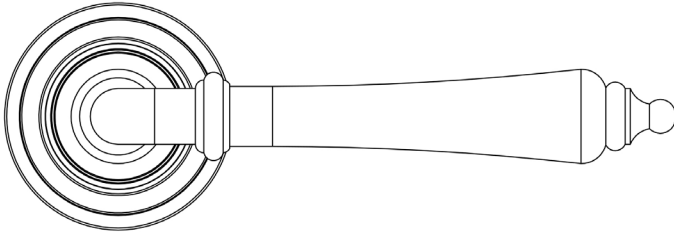

### DESCRIPTION

Camille Lever On Rose

### PRODUCT SPECIFICATION

- 38mm centres
- Lacquered solid brass
- Back to back fixing recommended