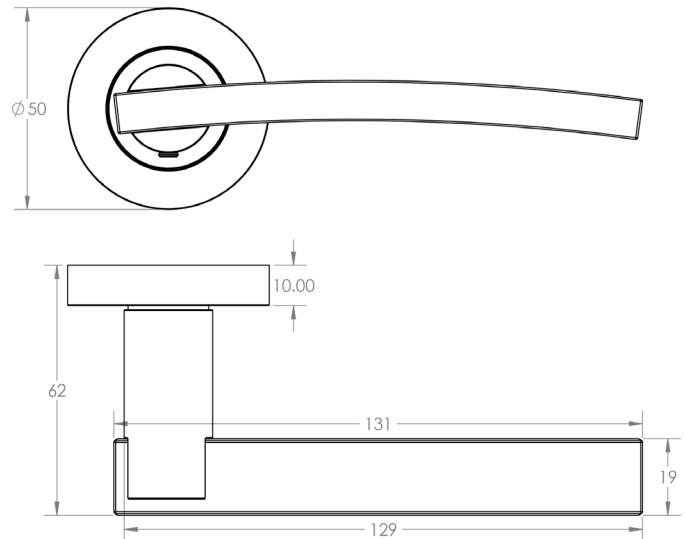

DUAL RANGE

TECHNICAL SPECIFICATION

CODE

JV780

DESCRIPTION

Modena Lever On Rose

STANDARDS

PRODUCT SPECIFICATION

- Sprung lever
- Zinc
- Grade 3 corrosion

TECHNICAL DRAWING

FINISHES

-  Polished Chrome / Polished Black Nickel
-  Polished Chrome / Satin Chrome