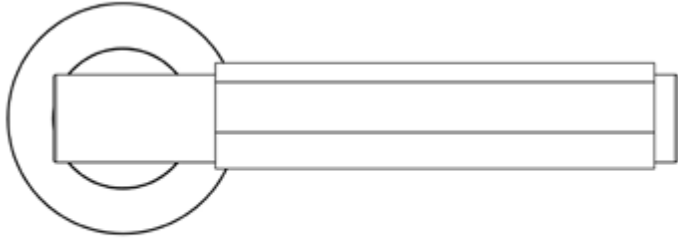

JEDO COLLECTION

TECHNICAL SPECIFICATION

CODE

Bloom Lever On Rose

DESCRIPTION

JV848

STANDARDS

PRODUCT SPECIFICATION

- Sprung
- Aluminium
- Grade 4 corrosion
- *We strongly recommend requesting a sample before committing to any cutting or drilling*

FINISHES

-  Antique Brass
-  Matt Black
-  Polished Chrome
-  Satin Brass
-  Satin Nickel