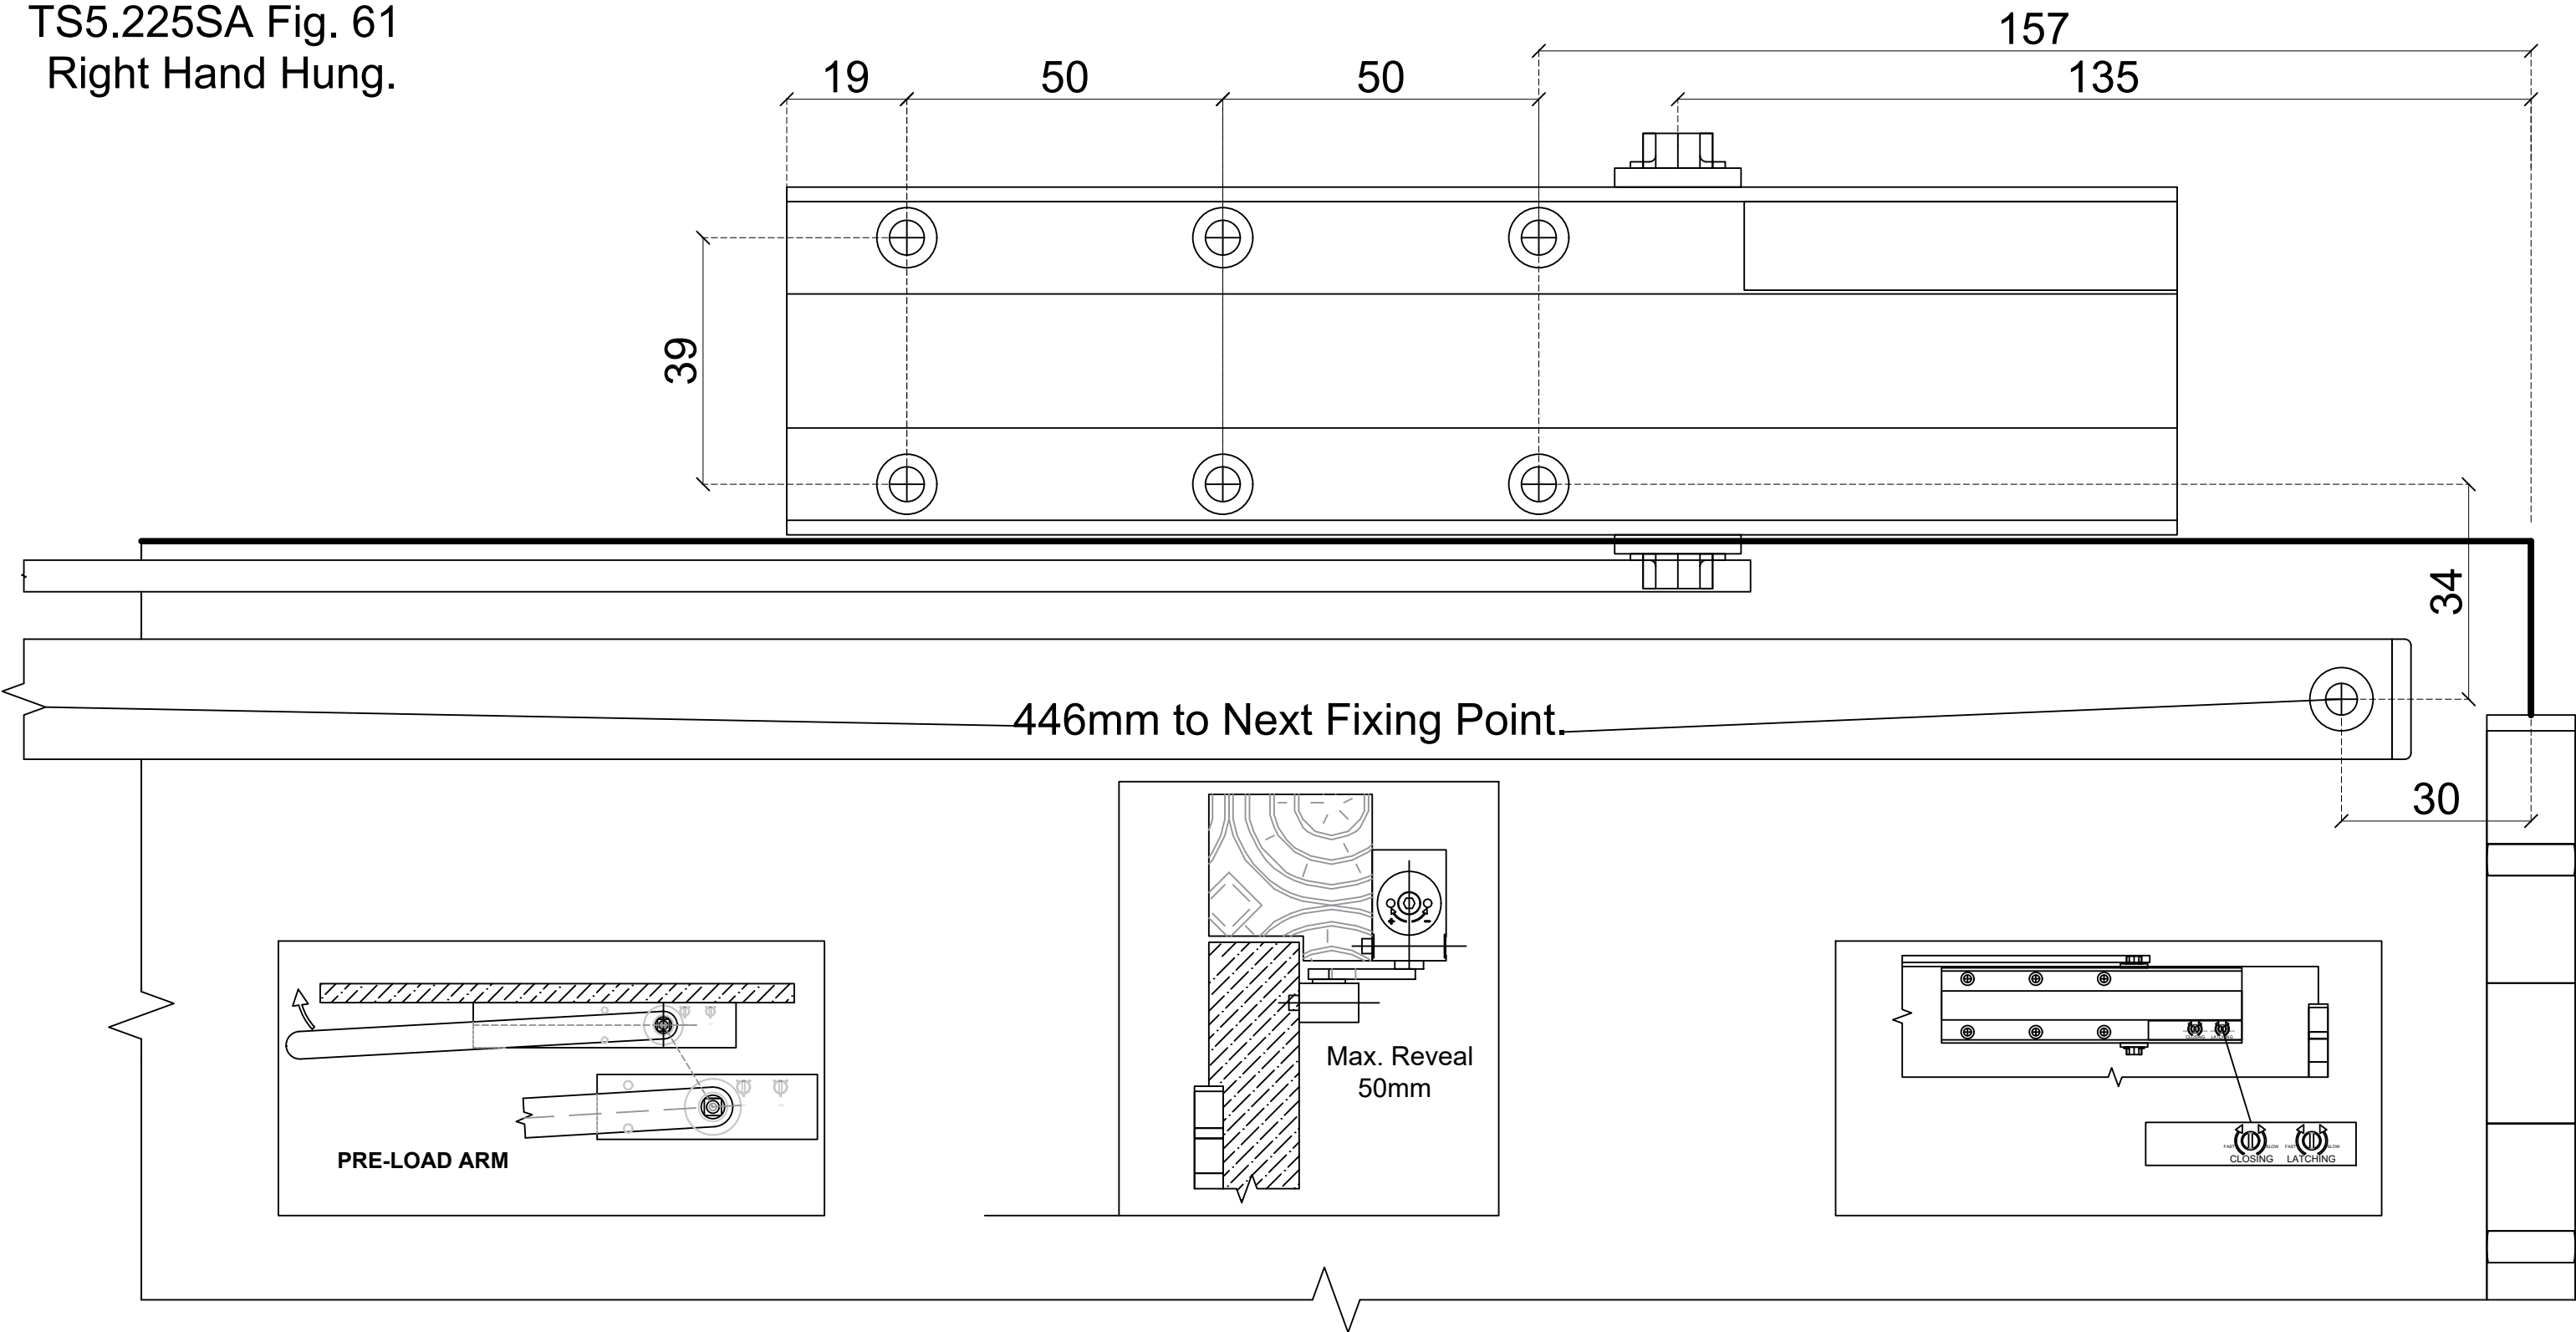

2-4 Model		
N° of Turns	Direction	Size
4	-	2
0	*	3
6	+	4

EN1154		
Door Closer Power Size	Recommended Door Leaf Width Max mm	Test Door Mass (Kg)
1	750mm	20 Kg
2	850mm	40 Kg
3	950mm	60 Kg
4	1100mm	80 Kg
5	1250mm	100 Kg
6	1400mm	120 Kg

	Boss Door Controls Ltd 3 & 4 Rutherford Square Brucefield Industry Park LIVINGSTON, West Lothian EH54 9BU, United Kingdom	BOSS TS5.225SA					
		2017					
2812-CPR-AD5341	FIG 61 EN 1154:1996+A1:2002/2006	3	8	2/3	1	1	3

TS5.225SA Fig. 61
Right Hand Hung.

2-4 Model		
N° of Turns	Direction	Size
4	-	2
0	*	3
6	+	4

EN1154		
Door Closer Power Size	Recommended Door Leaf Width Max mm	Test Door Mass (Kg)
1	750mm	20 Kg
2	850mm	40 Kg
3	950mm	60 Kg
4	1100mm	80 Kg
5	1250mm	100 Kg
6	1400mm	120 Kg